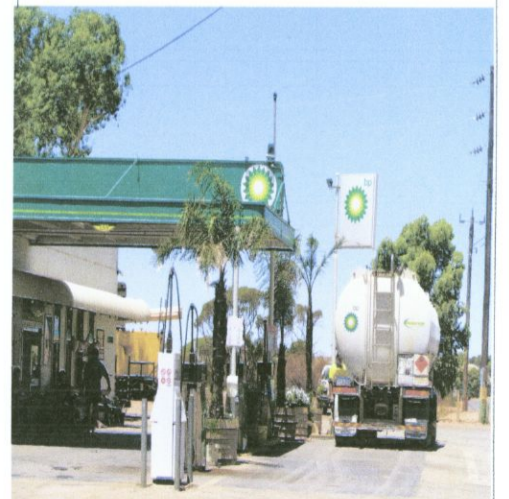

BP Road House and Truck Stop Wubin

Telephone 9664 1013